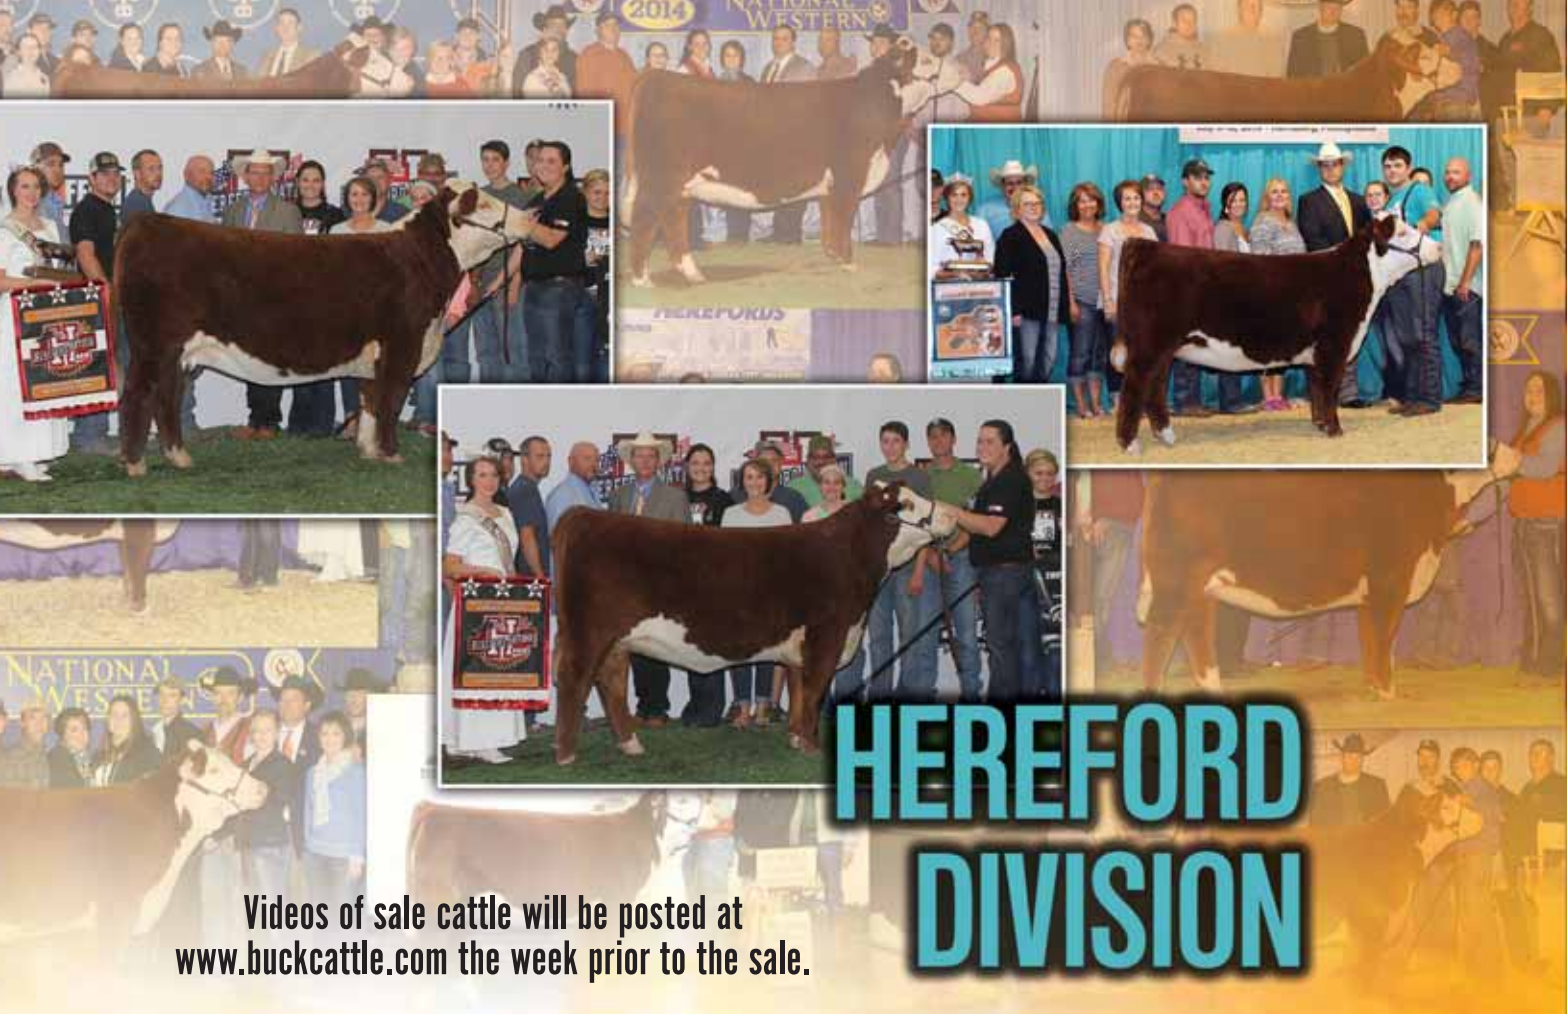

Thanks for everything John.

HEREFORD DIVISION

Videos of sale cattle will be posted at www.buckcattle.com the week prior to the sale.

BK NCD Champion Zenie 247, dam of Lot 50.

50

CMCC CAT NAP 550

Open Heifer // Polled Hereford // 03.06.15